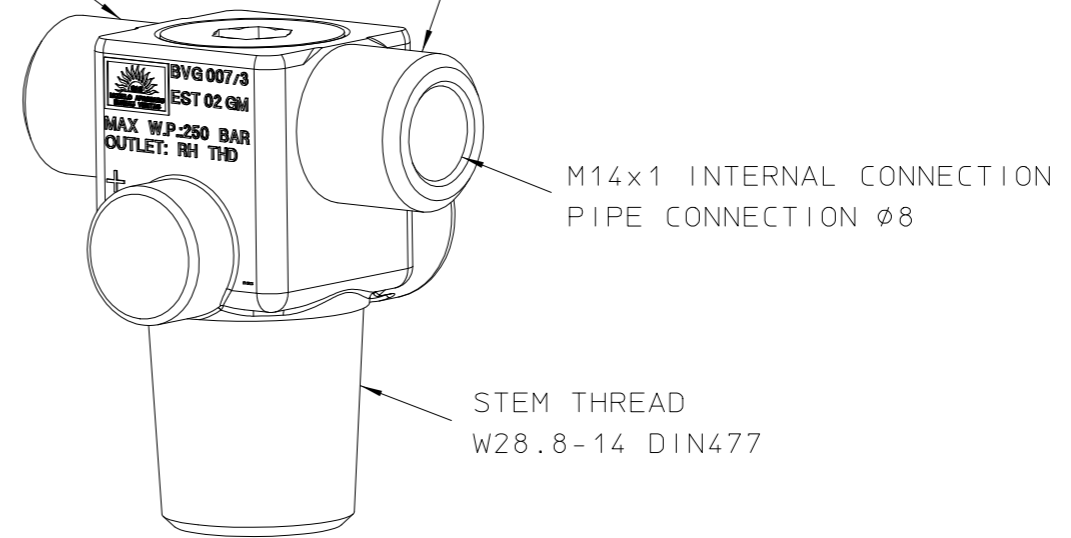

EXTERNAL CONNECTION
SMOOTH

EXTERNAL CONNECTION
SMOOTH

HOMOLOGATION: DGM ITALIA APPROVAL
WORKING TEMPERATURE: -40/+85°C
WORKING PRESSURE: MAX 260 bar
EXTERNAL CONNECTION: SMOOTH
INTERNAL CONNECTION: FEMALE M14x1
WEIGHT: 564g
PIPE CONNECTION: Ø8